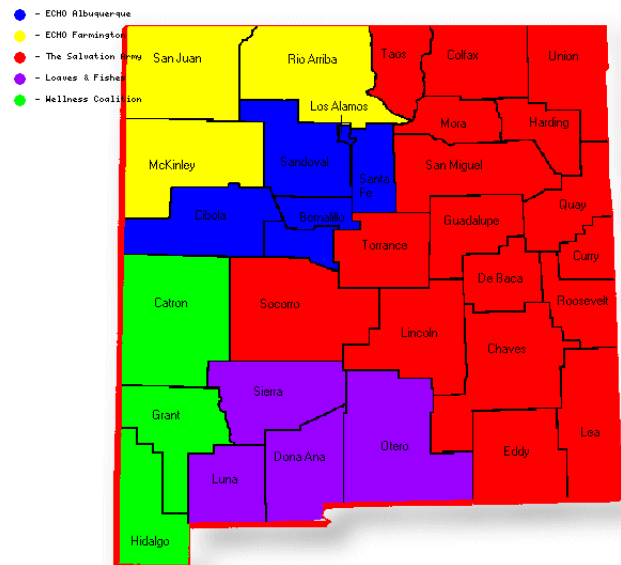

Central Region

Economic Council Helping Others, Inc.
(ECHO, Inc.)
300 Menaul Blvd NW, Ste. 226,
Albuquerque, NM 87107
505-242-6777

Bernalillo, Cibola, Los Alamos, Rio Arriba (Española), Sandoval, Santa Fe, Valencia

Southern Region

Loaves and Fishes, Inc.
320 Southgate Court, Las Cruces, NM 88005
575-523-1272
Doña Ana, Luna, Otero (Alamogordo & Tularosa), Sierra

Eastern Region

The Salvation Army Roswell Corps
207 Chisum St., Roswell, NM 88201
575-625-2030
Chaves, Colfax, Curry, De Baca, Eddy, Guadalupe, Harding, Lea, Lincoln, Mora, Otero (Mescalero), Quay, Roosevelt, San Miguel, Socorro, Taos, Torrance, Union

Northwest Region

Economic Council Helping Others, Inc.
(ECHO, Inc.)
401 S. Commercial St., Farmington NM 87401
505-326-3770

McKinley, Rio Arriba, San Juan, Sandoval (Cuba)

Southwest Region

The Wellness Coalition
524 De Moss, Lordsburg, NM 88045
575-956-3056
Catron, Grant, Hidalgo

CSFP Counties of Service

Source: @nympa.net(3)